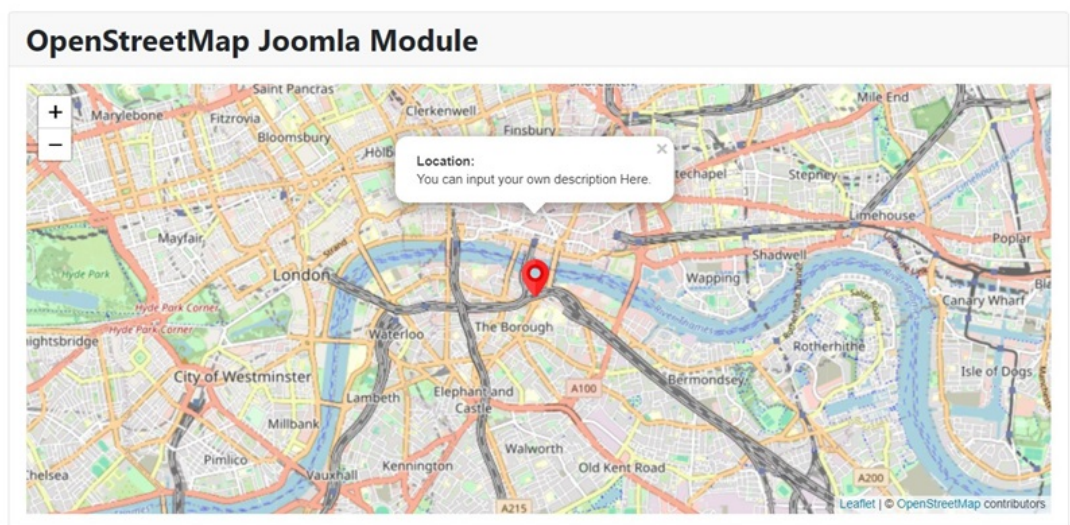

Flexible Configuration: Easily configure the map's zoom level, center point, and display options to fit your needs.

Compatibility: Fully tested and operational on Joomla versions 4 and 5, compatible with

all Joomla templates.

User Engagement: Enhance user interaction by providing them with detailed geographical information directly on your website.

Simple Setup: Quick and easy installation and configuration, allowing you to add maps without any hassle.

This module enables you to embed interactive maps from OpenStreetMap into your Joomla website. It's perfect for displaying locations, adding custom markers, and providing additional geographical information, enhancing the overall user experience on your site.