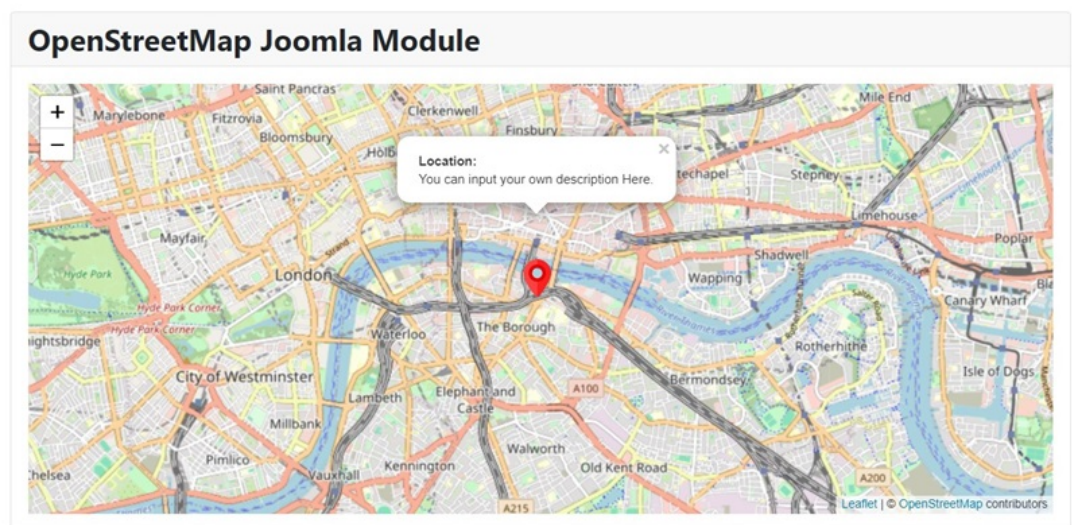

Flexible Configuration: Easily configure the map's zoom level, center point, and display options to fit your needs.

Compatibility: Fully tested and operational on Joomla versions 4 and 5, compatible with

all Joomla templates.

User Engagement: Enhance user interaction by providing them with detailed geographical information directly on your website.

Simple Setup: Quick and easy installation and configuration, allowing you to add maps without any hassle.

This module enables you to embed interactive maps from OpenStreetMap into your Joomla website. It's perfect for displaying locations, adding custom markers, and providing additional geographical information, enhancing the overall user experience on your site.